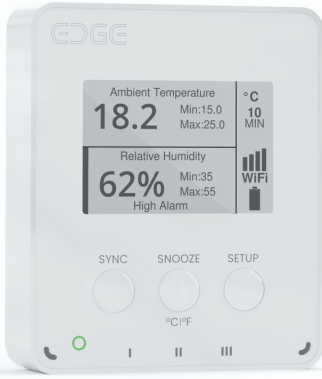

EDGE Essential WiFi

Part #: EDWIES

The EDGE Essential is purpose-built for accurate ambient temperature and humidity monitoring in preservation-sensitive environments such as museums, archives, storage spaces, offices, server rooms, and residential or commercial buildings.

With optional door and flood sensors, mold risk notifications, and seamless Wi-Fi connectivity, it enables early detection of unfavorable conditions and supports long-term environmental tracking for mold prevention, utility consumption audits, and usage analysis across agricultural, residential, and commercial settings. Tool-free installation, adjustable sampling intervals, and a powerful cloud platform make EDGE Essential a dependable solution for everyday monitoring without the complexity of external probes or certification requirements.

Ports Function			Connectivity			Power Supply	
PORT I	PORT II	PORT III	BLE	2.4GHz Wi-Fi	Cellular	Internal	External
Not in Use	Dry Contact / Flood	Not in Use	✓	✓	-	4 x AA batteries	5V DC Standard USB-Charger

Dimensions						Net Weight	
Length		Width		Height		Grams	Oz
104 mm	4 3/32"	88 mm	3 15/32"	30 mm	1 3/16"	228	8.0

Operation	
Feature	Specification
Display Update Temperature Range	0 to +50 °C (32 to 122 °F)
Internal Memory Capacity	49,000 Record of each measured Parameter
Recording interval	1 to 30 minutes
Syncing interval (sending data to the cloud)	Real-time Alarms - 10 minutes to 7 days